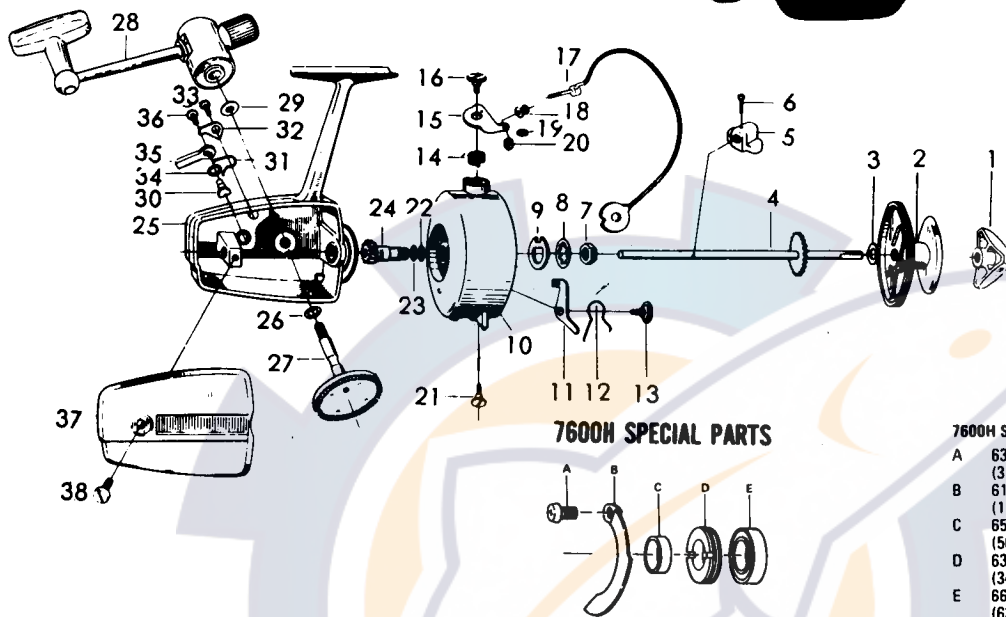

DAIWA

SPINNING REEL

**7600
7600H**

LINE CAPACITY: 250 YDS., 15 LB. TEST

7600H SPECIAL PARTS			Price
A	63515801 (35158)	Cushion spring retaining screw	\$.50
B	61505221 (1552)	Cushion spring	.50
C	65002131 (5021)	Pinion collar	.50
D	63407721 (3477)	Ball bearing retaining nut	.50
E	66310041 (63100)	Ball bearing	3.50