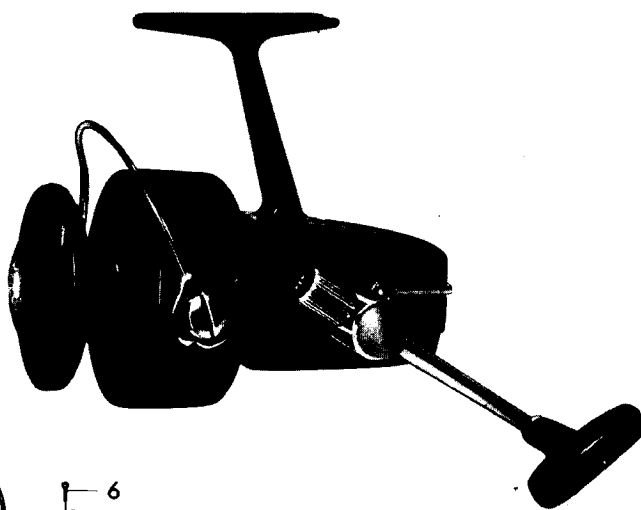

DAIWA

SPINNING REEL

**7600
7600H**

LINE CAPACITY: 250 YDS., 15 LB. TEST

7600H SPECIAL PARTS			Price
A	63515801 (35158)	Cushion spring retaining screw	\$.50
B	61505221 (1552)	Cushion spring	.50
C	65002131 (5021)	Pinion collar	.50
D	63407721 (3477)	Ball bearing retaining nut	.50
E	66310041 (63100)	Ball bearing	3.50